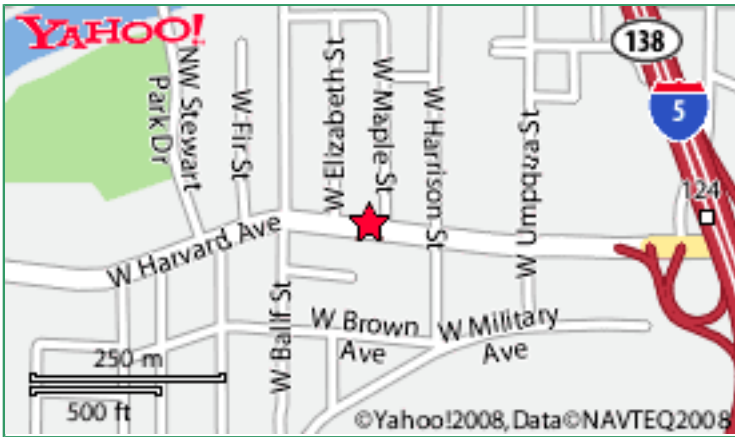

CoffeeShops

Contact Information

Java Run

Address: 1122 W Harvard Ave, Roseburg, OR 97470

Phone: 541-677-7459

Website: www.uscoffeeshops.com/java-run/982/

E-Mail: N/A

Map