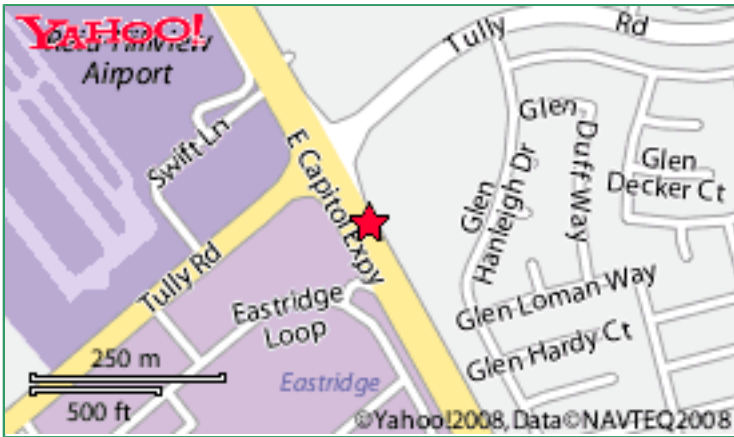

CoffeeShops

Contact Information

Starbucks Coffee

Address: 2990 E Capitol Expy, San Jose, CA 95148

Phone: 408-274-5881

Website: www.uscoffeeshops.com/starbucks-coffee/5839/

E-Mail: N/A

Map