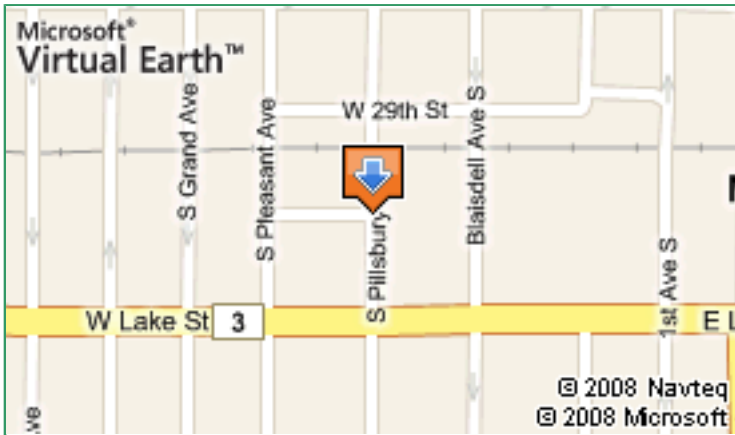

### Karamel Coffee

**Address:** 2940 Pillsbury Ave S, Minneapolis, MN 55408

**Phone:** 612-823-0499

**Website:** [www.uscoffeeshops.com/karamel-coffee/5803/](http://www.uscoffeeshops.com/karamel-coffee/5803/)

## Map