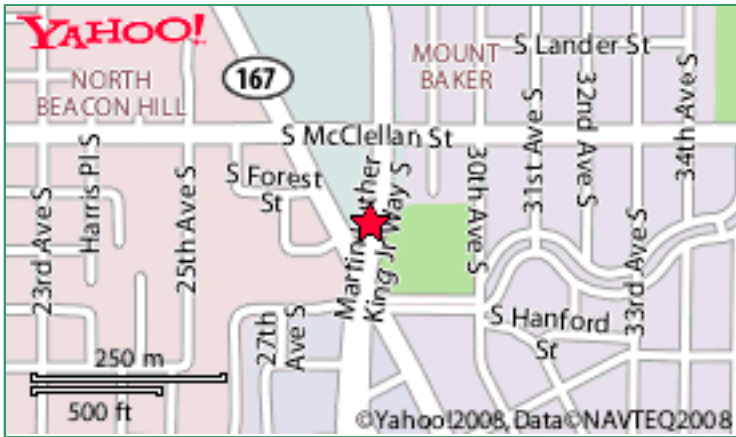

### Starbucks Coffee

**Address:** 2921 Martin Luther King J, Seattle, WA 98144

**Phone:** 206-721-1543

**Website:** [www.uscoffeeshops.com/starbucks-coffee/5787/](http://www.uscoffeeshops.com/starbucks-coffee/5787/)

## Map