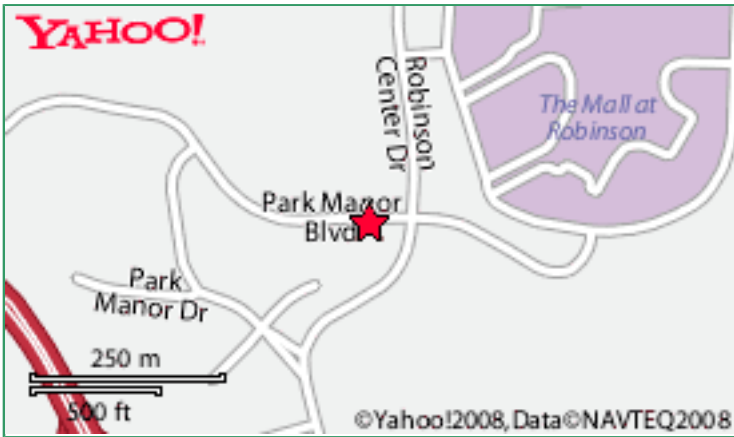

CoffeeShops

Contact Information

Starbucks Coffee

Address: 1050 Park Manor Blvd, Pittsburgh, PA 15205

Phone: 412-494-6501

Website: www.uscoffeeshops.com/starbucks-coffee/568/

E-Mail: N/A

Map