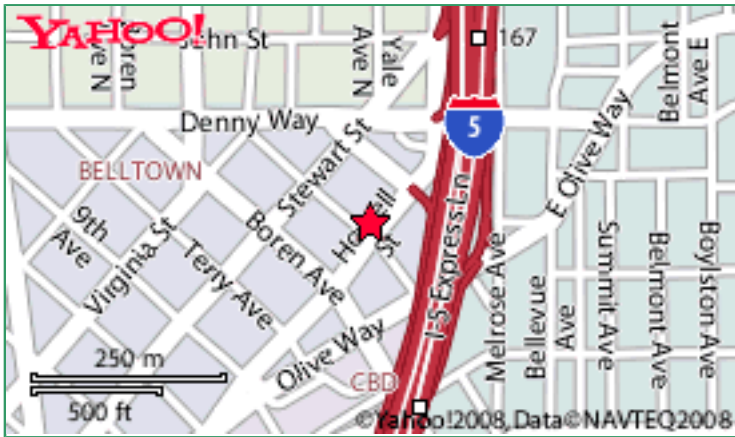

CoffeeShops

Contact Information

Starbucks Coffee

Address: 1220 Howell St, Seattle, WA 98101

Phone: 206-262-0278

Website: www.uscoffeeshops.com/starbucks-coffee/1509/

E-Mail: N/A

Map